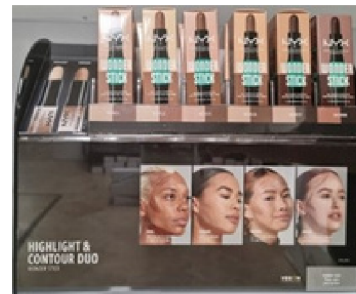

Wonder Stick

WSR / 3WSR
$144.00
WSR (6C) x 3pc x $8.00