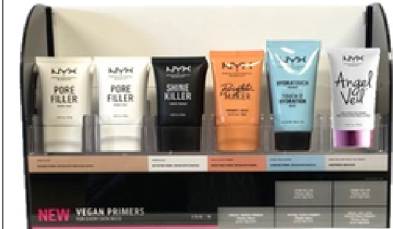

New Vegan Primers

3PRIME2
$156.00

POFR01 x 6pc x $8.50
SKR01 x 3pc x $8.50
HTPR01 x 6pc x $8.50
AVP x 3pc x $9.50