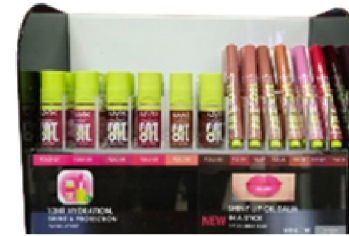

Fat Oil Lip Drip , Fat Oil Slick Click

FOLS / 3FOLS
$211.50

FOLD(6C) x 3pc x $5.50
FOS (6C) x 3pc x $6.25