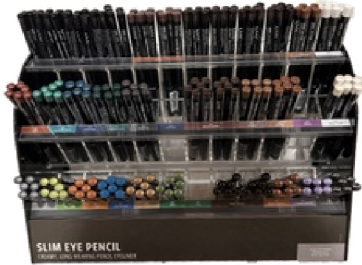

Sim Pencil Eye

SPE/ SPE4FTMS
$702.00
SPE (36C) x 6pc x $3.25