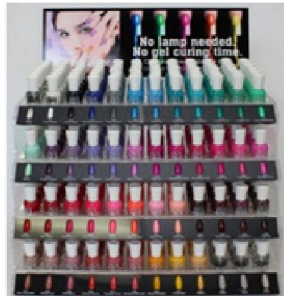

Gel Nail Polish Set

INGSET

$288.00/SET

48C X 6pcs X $1.00

ING 001-045